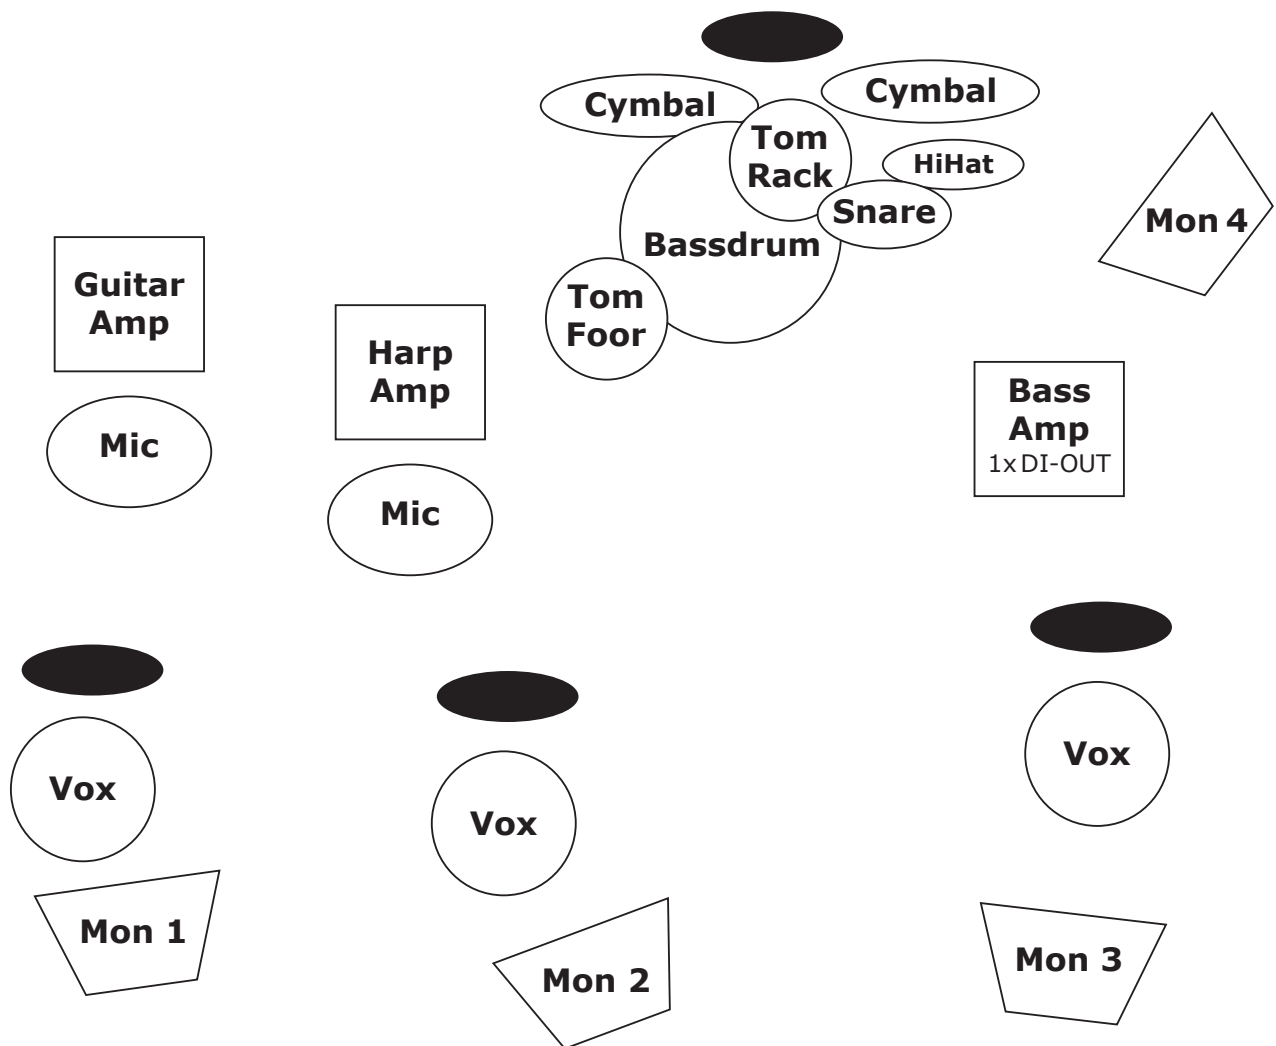

# BLUE SILVER STAGE RIDER

Channel	Instrument
1	Bass Drum
2	Snare Drum
3	Overhead Left
4	Overhead Right
5	E-Bass internal DI-Box
6	Guitar Amp
7	Harp Amp
8	Lead Vocals
9	Lead + Bg Vocals Guitar
10	Bg Vocals Bass